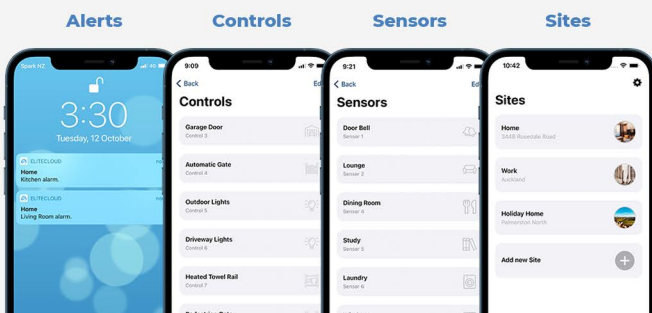

EliteControl 'Infinity Series' provides an unprecedented level of alarm, access & automation integration. This flexibility makes the EC paramount for general residential to luxurious homes & small to medium commercial premises.

Infinity series is completely modular, creating a versatile solution that saves excess hardware & labour in every installation.

Kit Includes

2/5 Year **Warranty**

- EC security & control panel
- EC-KP B slimline touch interface keypad
- OPT-FLX-S-ST sensor x 2
- DM12-7.5 SLA battery
- 4 core 0.2mm tinned copper cable (100m)
- PS209-R internal & EC-SIREN-B external siren
- EC-PLAS CAB enclosure with 16VAC 1.4A supply

Optional App Interface Upgrade

EliteCloud

www.elitecloud.co.nz

- Plug & Play
- Pre-programmed
- Push notification alerts
- Apple or Android Compatible
- Proudly NZ Designed & Manufactured
- Select from more than 80 notification options
- Bank level encryption
- Hardware sold separately (order code EC-IoT)

EliteCloud